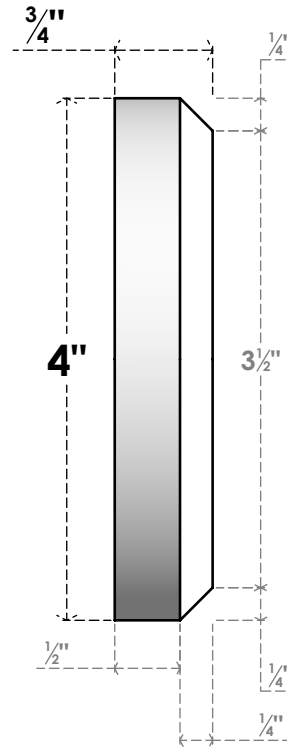

ROSP040X040X075GRY01

4"W X 4"H X 3/4"P STANDARD GRAYSON ROSETTE WITH BEVELED EDGE,
ARCHITECTURAL GRADE PVC

FRONT

SIDE

EKENA MILLWORK
2300 WEST MAIN ST.
CLARKSVILLE, TX 75426
TOLL FREE: 866-607-0453
WWW.EKENAMILLWORK.COM

NOTES

1. INSTALLATION TO BE COMPLETED IN ACCORDANCE WITH MANUFACTURER'S SPECIFICATIONS.
2. DRAWING MAY NOT BE TO SCALE
3. THIS DRAWING IS INTENDED FOR DESIGN AND PLANNING PURPOSES ONLY.
4. ALL INFORMATION CONTAINED HEREIN WAS CURRENT AT THE TIME OF DEVELOPMENT BUT MUST BE REVIEWED AND APPROVED BY THE PRODUCT MANUFACTURER TO BE CONSIDERED ACCURATE.
5. ARCHITECTURAL GRADE PVC PRODUCTS ARE MADE FROM EXPANDED CELLULAR PVC AND COME NATURALLY WHITE BUT MAY BE PAINTED