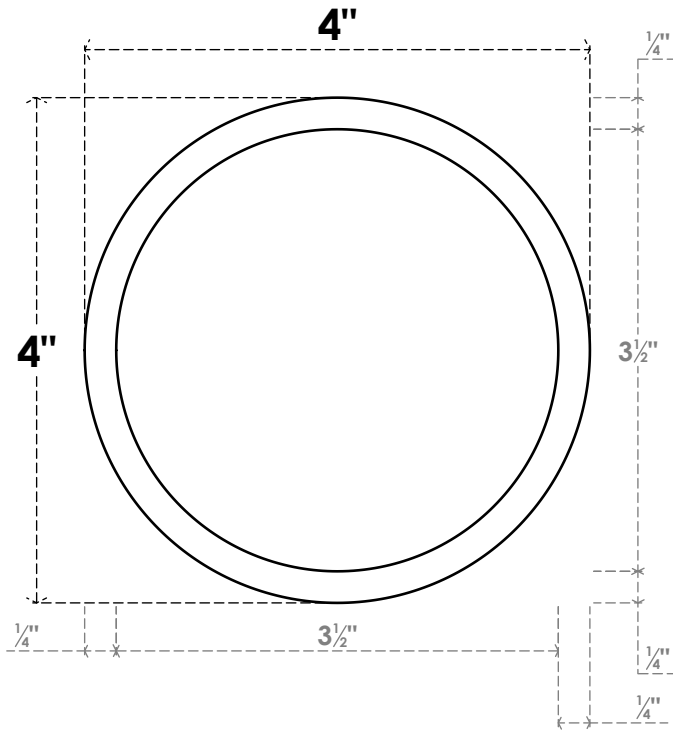

ROSP040X040X075GRY01

4"W X 4"H X 3/4"P STANDARD GRAYSON ROSETTE WITH BEVELED EDGE,
ARCHITECTURAL GRADE PVC

FRONT

SIDE

EKENA MILLWORK
2300 WEST MAIN ST.
CLARKSVILLE, TX 75426
TOLL FREE: 866-607-0453
WWW.EKENAMILLWORK.COM

NOTES

1. INSTALLATION TO BE COMPLETED IN ACCORDANCE WITH MANUFACTURER'S SPECIFICATIONS.
2. DRAWING MAY NOT BE TO SCALE
3. THIS DRAWING IS INTENDED FOR DESIGN AND PLANNING PURPOSES ONLY.
4. ALL INFORMATION CONTAINED HEREIN WAS CURRENT AT THE TIME OF DEVELOPMENT BUT MUST BE REVIEWED AND APPROVED BY THE PRODUCT MANUFACTURER TO BE CONSIDERED ACCURATE.
5. ARCHITECTURAL GRADE PVC PRODUCTS ARE MADE FROM EXPANDED CELLULAR PVC AND COME NATURALLY WHITE BUT MAY BE PAINTED